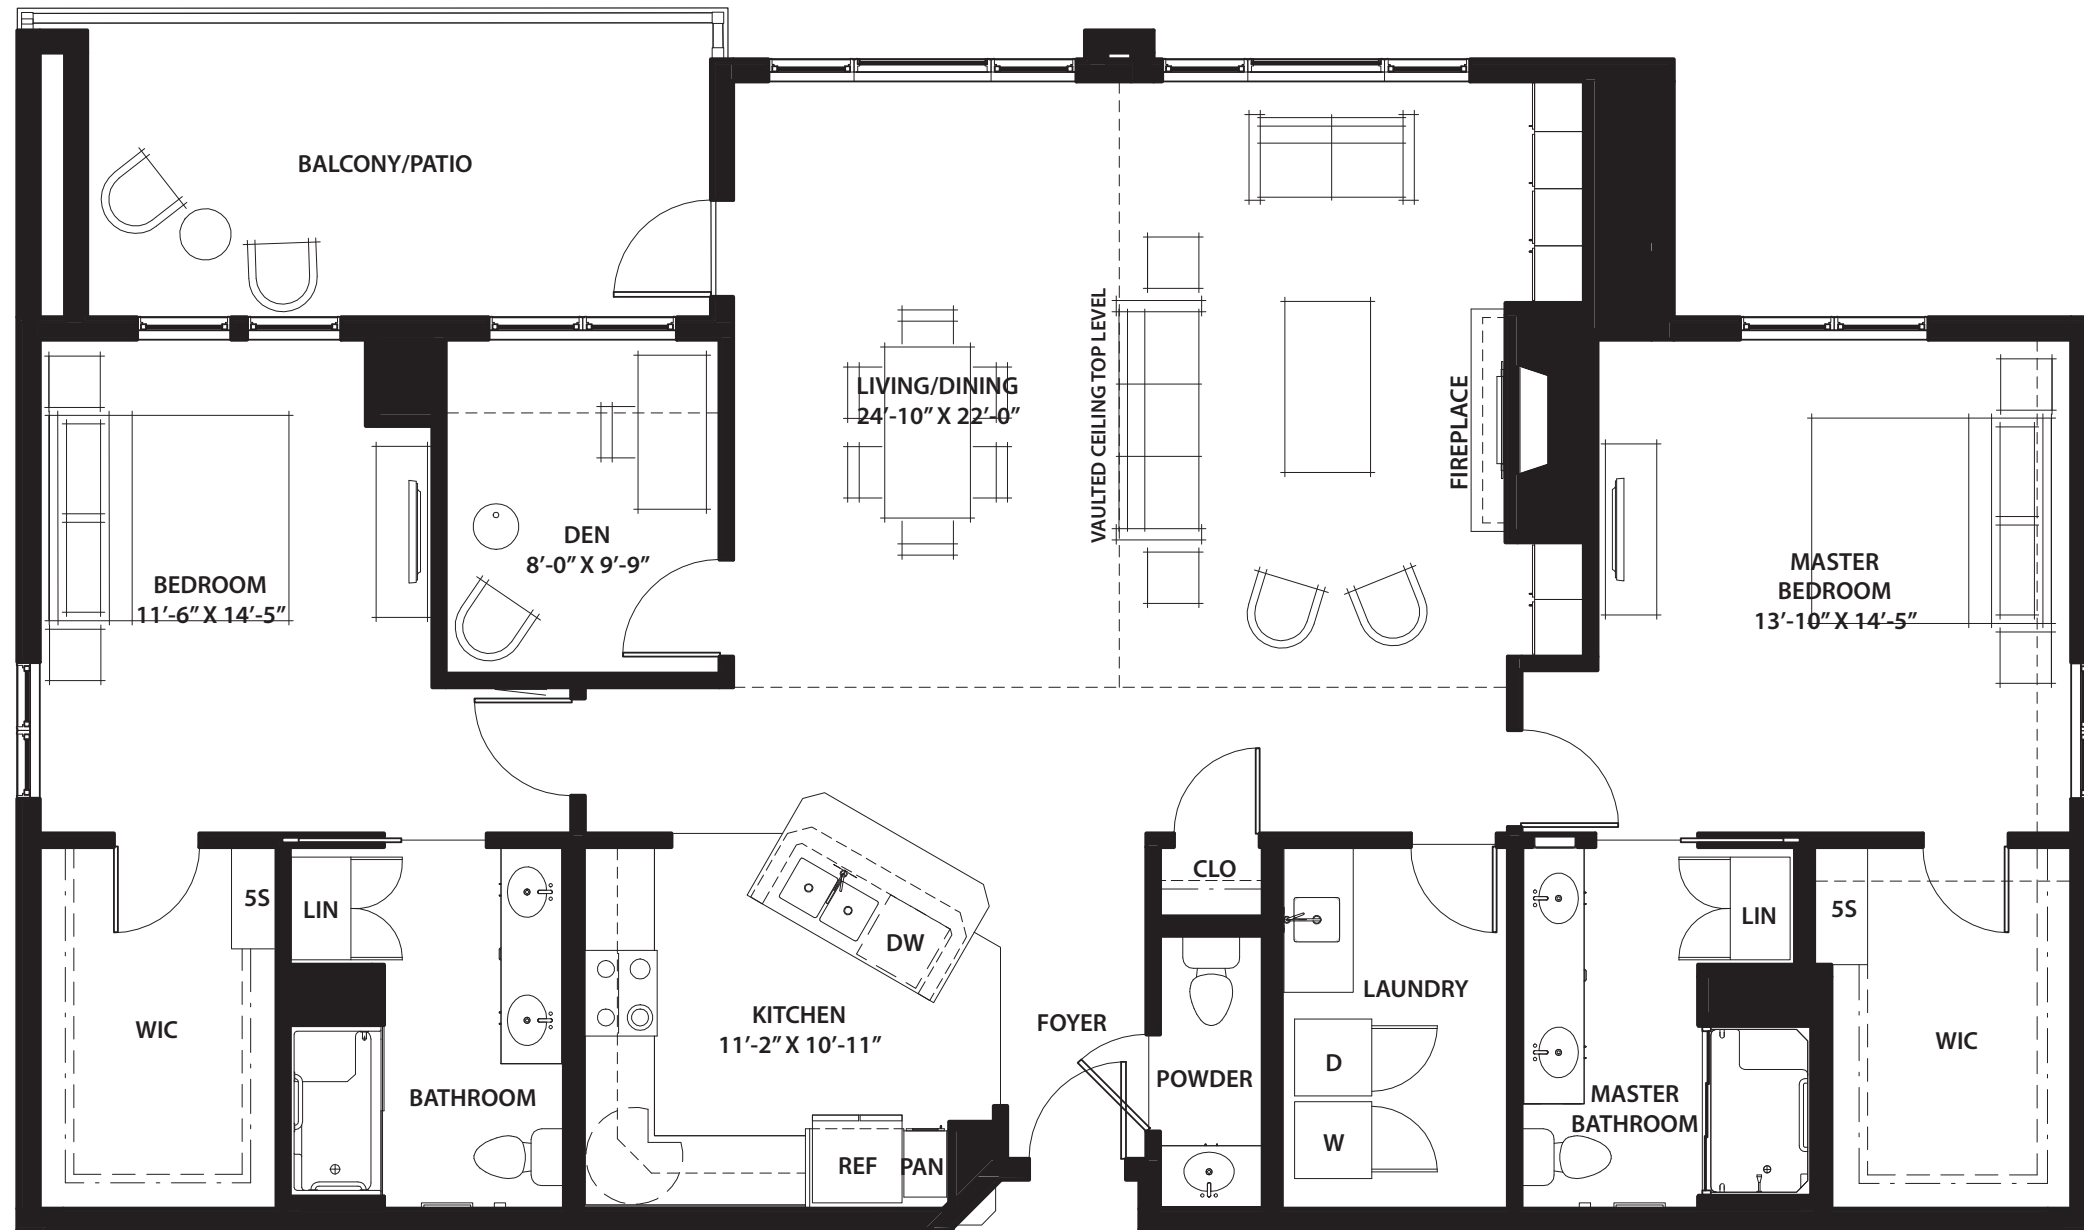

1800 sq. ft. cottage

*Details and dimensions may vary slightly

A MEMBER OF EMERALD COMMUNITIES

LUCIA

Two Bedroom with Den

1247 sq. ft.

*Details and dimensions may vary slightly

A MEMBER OF EMERALD COMMUNITIES

MISSOURI

Two Bedroom with Den Plus

1650 sq. ft.

*Details and dimensions may vary slightly

A MEMBER OF EMERALD COMMUNITIES

MYSTIC

Two Bedroom with Den Plus (Penthouse)

1739 sq. ft.

*Details and dimensions may vary slightly

A MEMBER OF EMERALD COMMUNITIES

NAUTILUS

Two Bedroom with Den Plus

1369 sq. ft.

*Details and dimensions may vary slightly

A MEMBER OF EMERALD COMMUNITIES

PARAGON

Two Bedroom with Den Plus (End Unit)

1628 sq. ft.

*Details and dimensions may vary slightly

A MEMBER OF EMERALD COMMUNITIES

REIVER

Two Bedroom Plus (End Unit)

1471 sq. ft.

*Details and dimensions may vary slightly