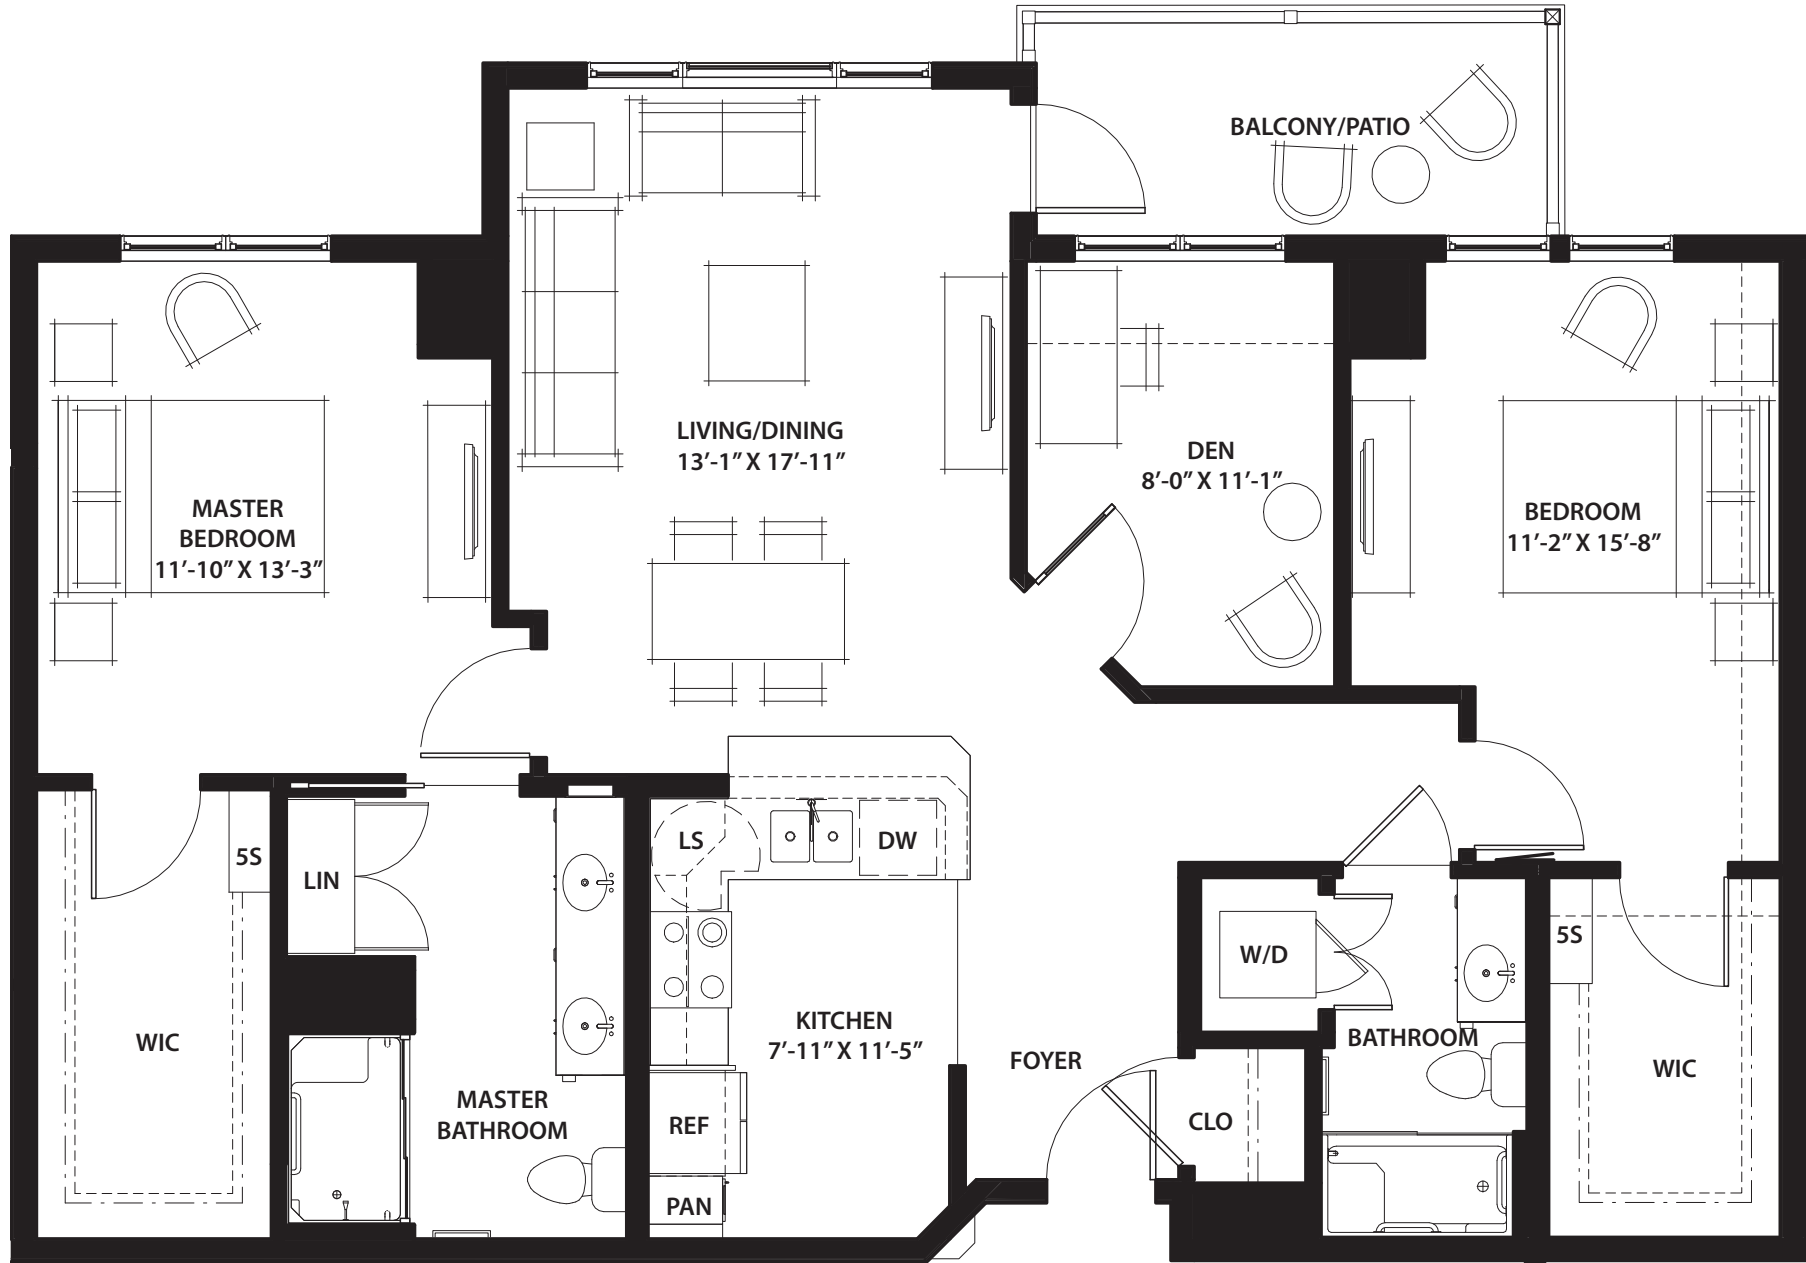

GIG HARBOR

A MEMBER OF EMERALD COMMUNITIES

GLORIANA

Two Bedroom

1043 sq. ft.

*Details and dimensions may vary slightly

HERON'S KEY

GIG HARBOR

A MEMBER OF EMERALD COMMUNITIES

CONSTITUTION

Two Bedroom with Den (End Unit)

1560 sq. ft.

*Details and dimensions may vary slightly

A MEMBER OF EMERALD COMMUNITIES

INDEPENDENCE

Cottage

1800 sq. ft. cottage

*Details and dimensions may vary slightly

A MEMBER OF EMERALD COMMUNITIES

LUCIA

Two Bedroom with Den

1247 sq. ft.

*Details and dimensions may vary slightly

A MEMBER OF EMERALD COMMUNITIES

*Details and dimensions may vary slightly

A MEMBER OF EMERALD COMMUNITIES

NAUTILUS

Two Bedroom with Den Plus

1369 sq. ft.

*Details and dimensions may vary slightly

A MEMBER OF EMERALD COMMUNITIES

PARAGON