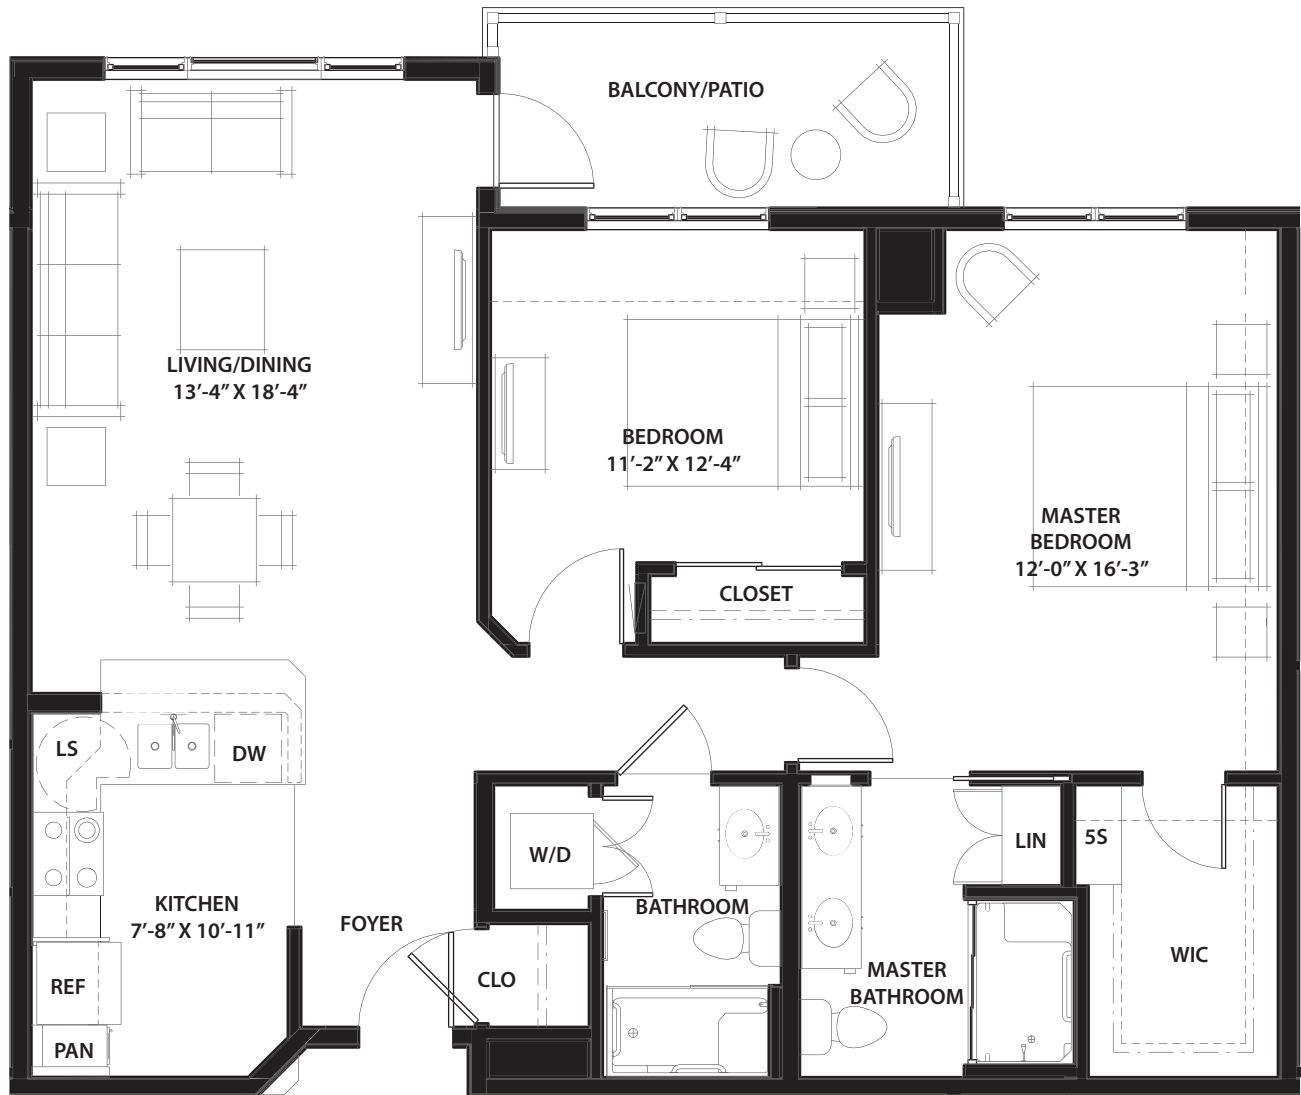

HERON'S KEY

GIG HARBOR

A MEMBER OF EMERALD COMMUNITIES

ENTERPRISE

One Bedroom with Den Plus

1009 sq. ft.

*Details and dimensions may vary slightly

HERON'S KEY

GIG HARBOR

A MEMBER OF EMERALD COMMUNITIES

GLORIANA

Two Bedroom

1043 sq. ft.

*Details and dimensions may vary slightly

HERON'S KEY

GIG HARBOR

A MEMBER OF EMERALD COMMUNITIES

CONSTITUTION

Two Bedroom with Den (End Unit)

1560 sq. ft.

*Details and dimensions may vary slightly

A MEMBER OF EMERALD COMMUNITIES

INDEPENDENCE

Cottage

1800 sq. ft. cottage

*Details and dimensions may vary slightly

A MEMBER OF EMERALD COMMUNITIES

LUCIA

Two Bedroom with Den

1247 sq. ft.

*Details and dimensions may vary slightly

A MEMBER OF EMERALD COMMUNITIES