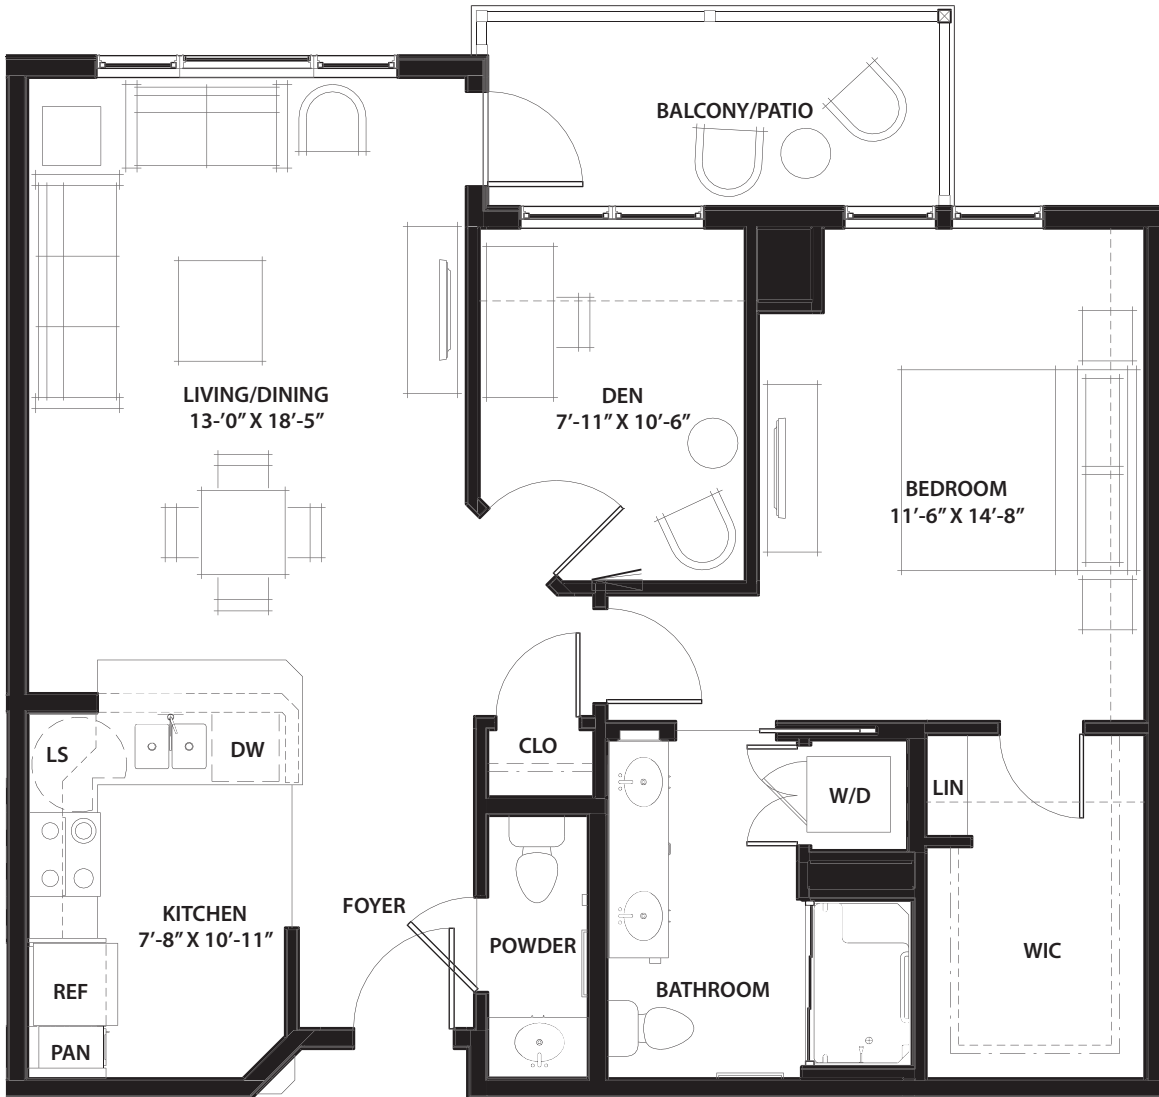

AVALON

One Bedroom

729 sq. ft.

*Details and dimensions may vary slightly

HERON'S KEY

GIG HARBOR

A MEMBER OF EMERALD COMMUNITIES

BRITANNIA

One Bedroom Deluxe

838 sq. ft.

*Details and dimensions may vary slightly

A MEMBER OF EMERALD COMMUNITIES

DISCOVERY

One Bedroom with Den

937 sq. ft.

*Details and dimensions may vary slightly

HERON'S KEY

GIG HARBOR

A MEMBER OF EMERALD COMMUNITIES

ENTERPRISE

One Bedroom with Den Plus

1009 sq. ft.

*Details and dimensions may vary slightly

HERON'S KEY

GIG HARBOR

A MEMBER OF EMERALD COMMUNITIES

GLORIANA

Two Bedroom

1043 sq. ft.

*Details and dimensions may vary slightly

HERON'S KEY

GIG HARBOR