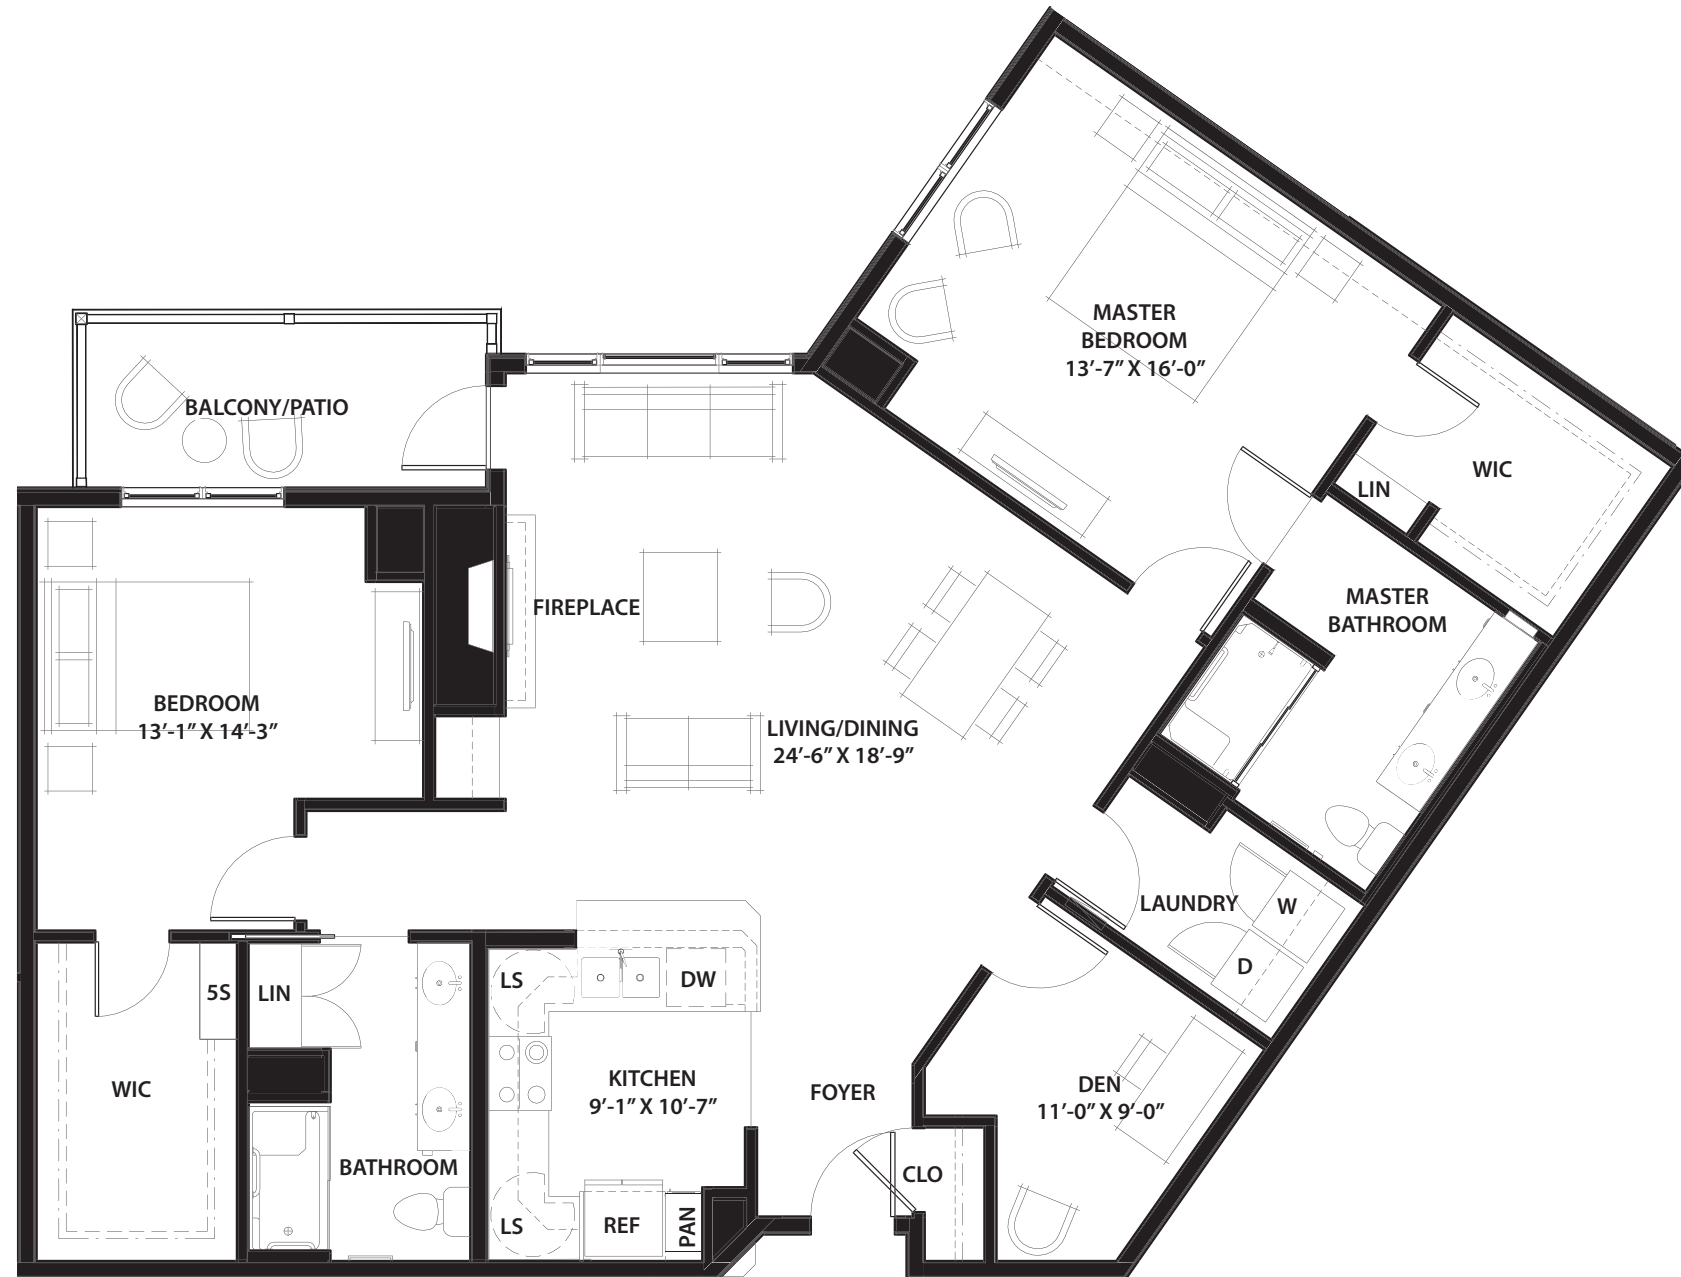

*Details and dimensions may vary slightly

A MEMBER OF EMERALD COMMUNITIES

NAUTILUS

Two Bedroom with Den Plus

1369 sq. ft.

*Details and dimensions may vary slightly

A MEMBER OF EMERALD COMMUNITIES

PARAGON

Two Bedroom with Den Plus (End Unit)

1628 sq. ft.

*Details and dimensions may vary slightly

A MEMBER OF EMERALD COMMUNITIES

REIVER

Two Bedroom Plus (End Unit)

1471 sq. ft.

*Details and dimensions may vary slightly

A MEMBER OF EMERALD COMMUNITIES

SHENANDOAH

Two Bedroom with Den Plus

1507 sq. ft.

*Details and dimensions may vary slightly

A MEMBER OF EMERALD COMMUNITIES

TRADITION

Cottage

1600 sq. ft. cottage

*Details and dimensions may vary slightly

A MEMBER OF EMERALD COMMUNITIES

KALAKALA

Two Bedroom Deluxe

A MEMBER OF EMERALD COMMUNITIES

1162 sq. ft.

*Details and dimensions may vary slightly