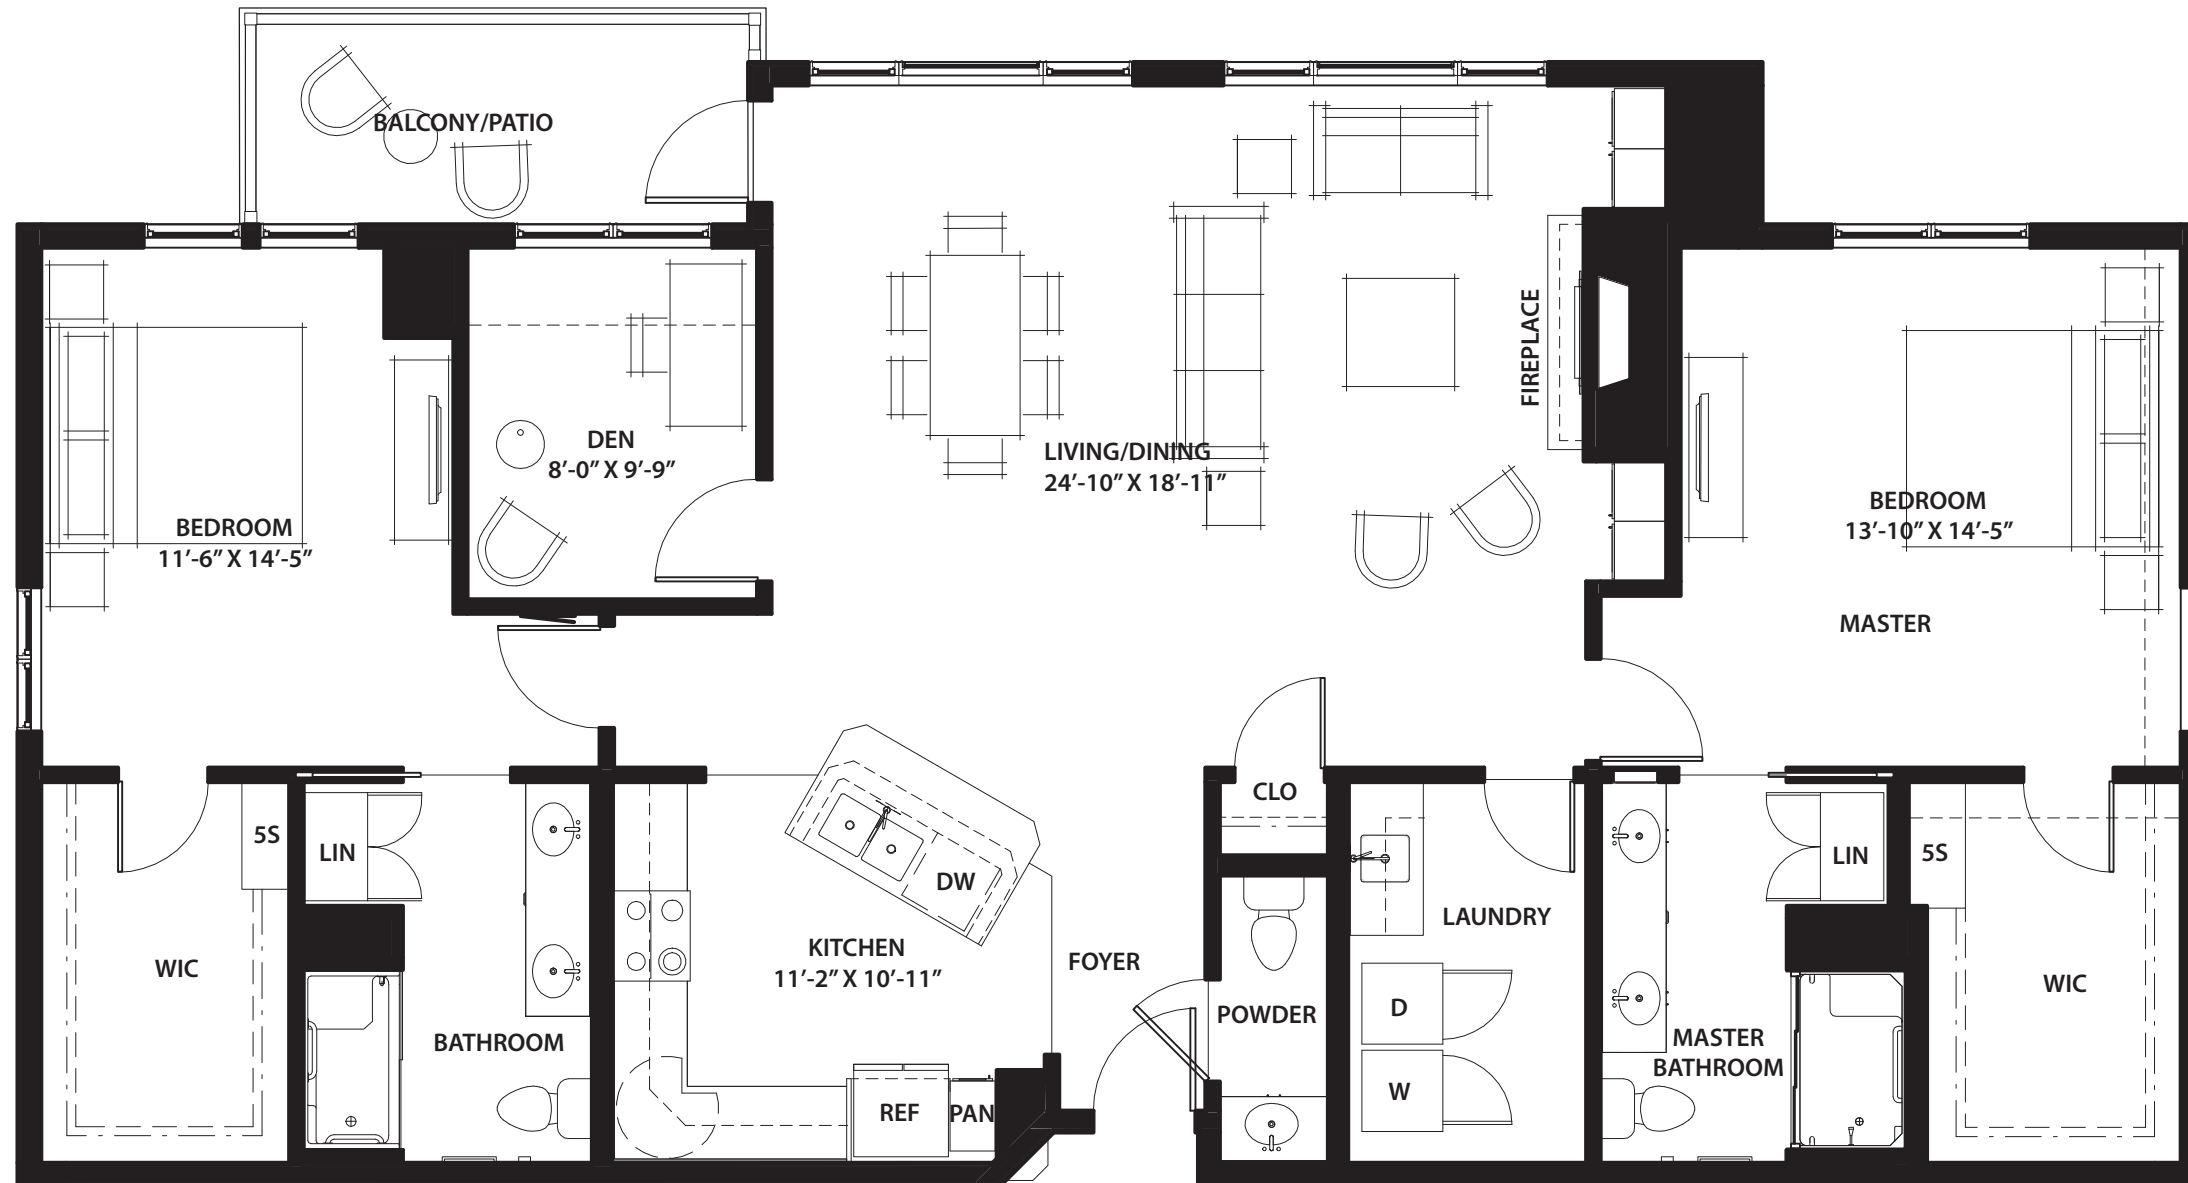

A MEMBER OF EMERALD COMMUNITIES

CONSTITUTION

Two Bedroom with Den (End Unit)

1560 sq. ft.

*Details and dimensions may vary slightly

A MEMBER OF EMERALD COMMUNITIES

INDEPENDENCE

Cottage

1800 sq. ft. cottage

*Details and dimensions may vary slightly

A MEMBER OF EMERALD COMMUNITIES

LUCIA

Two Bedroom with Den

1247 sq. ft.

*Details and dimensions may vary slightly

A MEMBER OF EMERALD COMMUNITIES

MISSOURI

Two Bedroom with Den Plus

1650 sq. ft.

*Details and dimensions may vary slightly

A MEMBER OF EMERALD COMMUNITIES

MYSTIC

Two Bedroom with Den Plus (Penthouse)

1739 sq. ft.

*Details and dimensions may vary slightly

A MEMBER OF EMERALD COMMUNITIES

NAUTILUS

Two Bedroom with Den Plus

1369 sq. ft.

*Details and dimensions may vary slightly

A MEMBER OF EMERALD COMMUNITIES

PARAGON