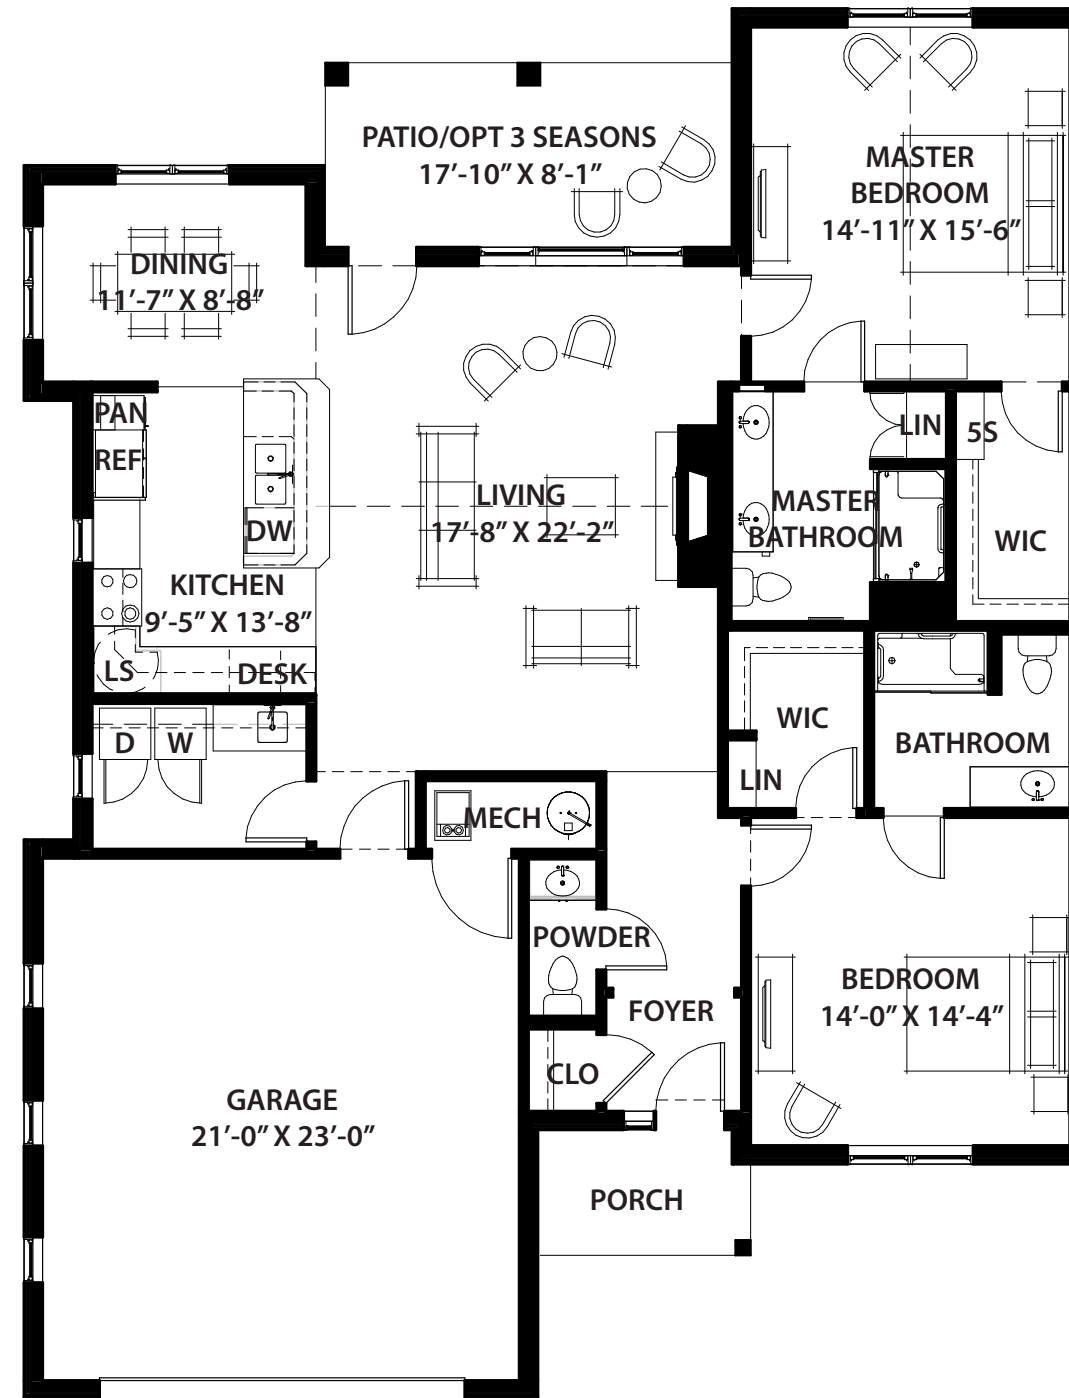

AVALON

One Bedroom

729 sq. ft.

*Details and dimensions may vary slightly

HERON'S KEY

GIG HARBOR

A MEMBER OF EMERALD COMMUNITIES

BRITANNIA

A MEMBER OF EMERALD COMMUNITIES

SHENANDOAH

Two Bedroom with Den Plus

1507 sq. ft.

*Details and dimensions may vary slightly

A MEMBER OF EMERALD COMMUNITIES

TRADITION

Cottage

1600 sq. ft. cottage

*Details and dimensions may vary slightly

A MEMBER OF EMERALD COMMUNITIES

KALAKALA

Two Bedroom Deluxe

A MEMBER OF EMERALD COMMUNITIES

1162 sq. ft.

*Details and dimensions may vary slightly

MAJESTIC

Two Bedroom (End Unit)

1362 sq. ft.

*Details and dimensions may vary slightly

A MEMBER OF EMERALD COMMUNITIES