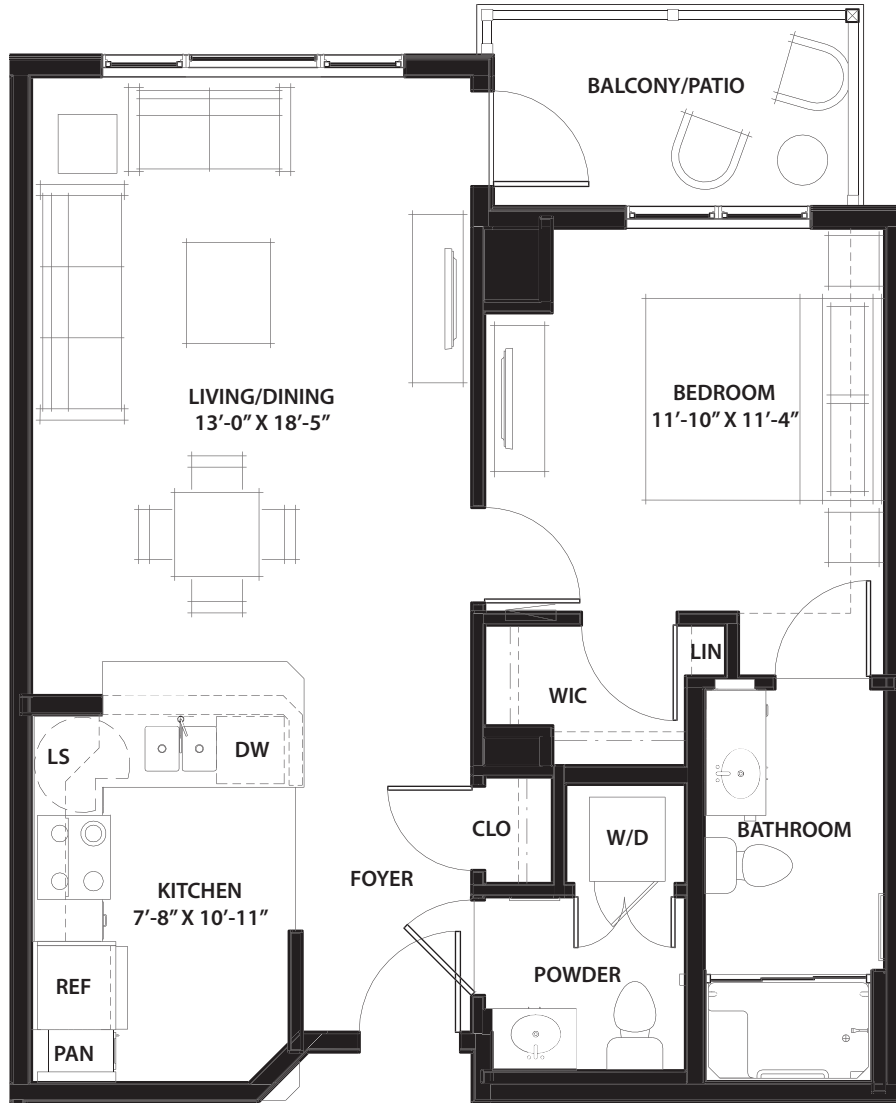

AVALON

One Bedroom

729 sq. ft.

*Details and dimensions may vary slightly

HERON'S KEY

GIG HARBOR

A MEMBER OF EMERALD COMMUNITIES

BRITANNIA

One Bedroom Deluxe

838 sq. ft.

*Details and dimensions may vary slightly

A MEMBER OF EMERALD COMMUNITIES

DISCOVERY

One Bedroom with Den

937 sq. ft.

*Details and dimensions may vary slightly

HERON'S KEY

GIG HARBOR

A MEMBER OF EMERALD COMMUNITIES

ENTERPRISE

One Bedroom with Den Plus

1009 sq. ft.

*Details and dimensions may vary slightly

HERON'S KEY

GIG HARBOR

A MEMBER OF EMERALD COMMUNITIES

GLORIANA

Two Bedroom

1043 sq. ft.

*Details and dimensions may vary slightly

HERON'S KEY

GIG HARBOR