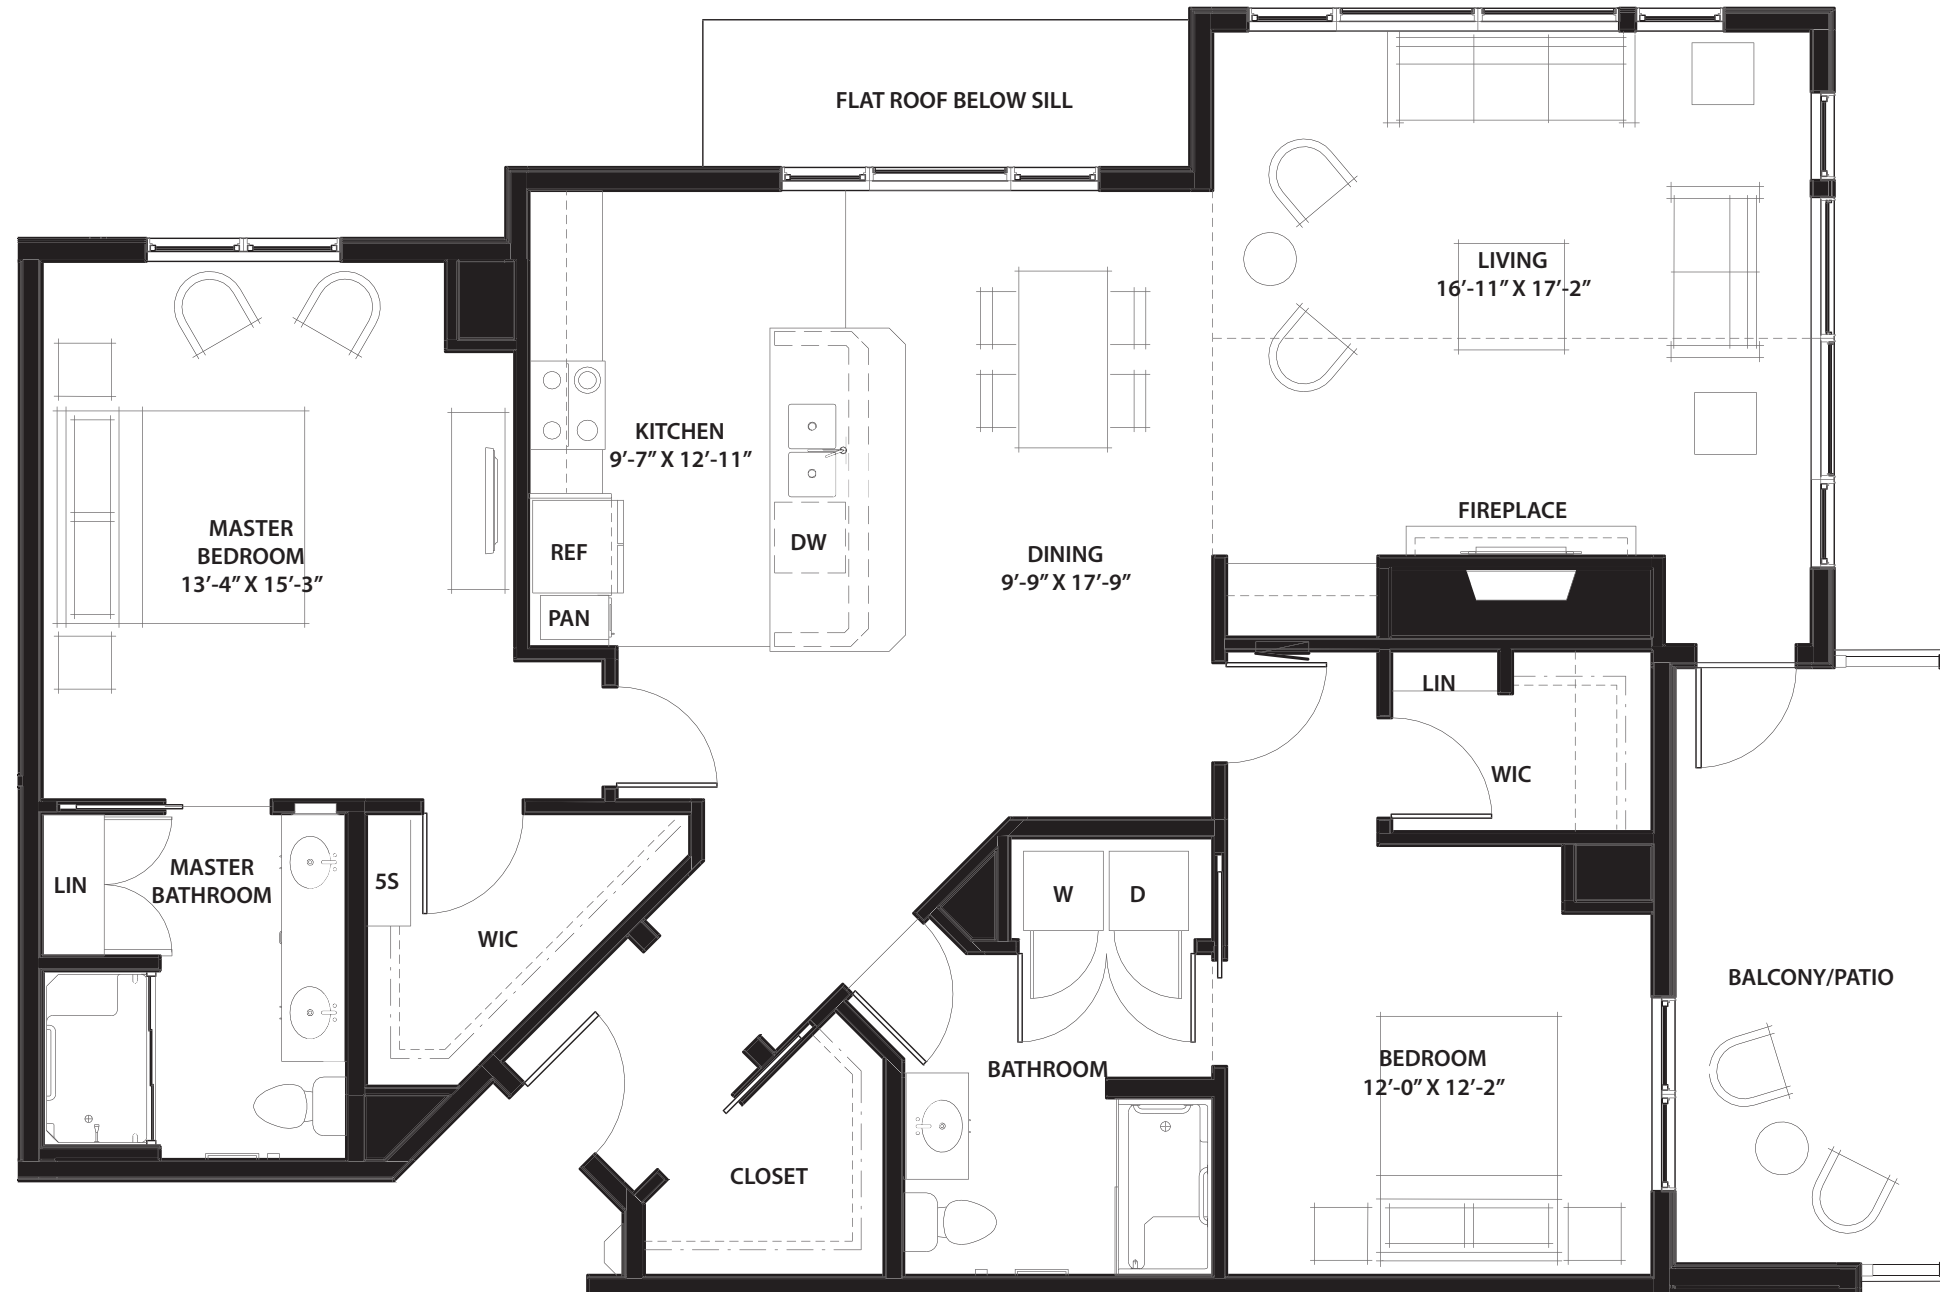

*Details and dimensions may vary slightly

A MEMBER OF EMERALD COMMUNITIES

NAUTILUS

Two Bedroom with Den Plus

1369 sq. ft.

*Details and dimensions may vary slightly

A MEMBER OF EMERALD COMMUNITIES

PARAGON

Two Bedroom with Den Plus (End Unit)

1628 sq. ft.

*Details and dimensions may vary slightly

A MEMBER OF EMERALD COMMUNITIES

REIVER

Two Bedroom Plus (End Unit)

1471 sq. ft.

*Details and dimensions may vary slightly

A MEMBER OF EMERALD COMMUNITIES

SHENANDOAH

Two Bedroom with Den Plus

1507 sq. ft.

*Details and dimensions may vary slightly

A MEMBER OF EMERALD COMMUNITIES

TRADITION

Cottage

1600 sq. ft. cottage

*Details and dimensions may vary slightly

A MEMBER OF EMERALD COMMUNITIES

KALAKALA

Two Bedroom Deluxe

A MEMBER OF EMERALD COMMUNITIES

1162 sq. ft.

*Details and dimensions may vary slightly