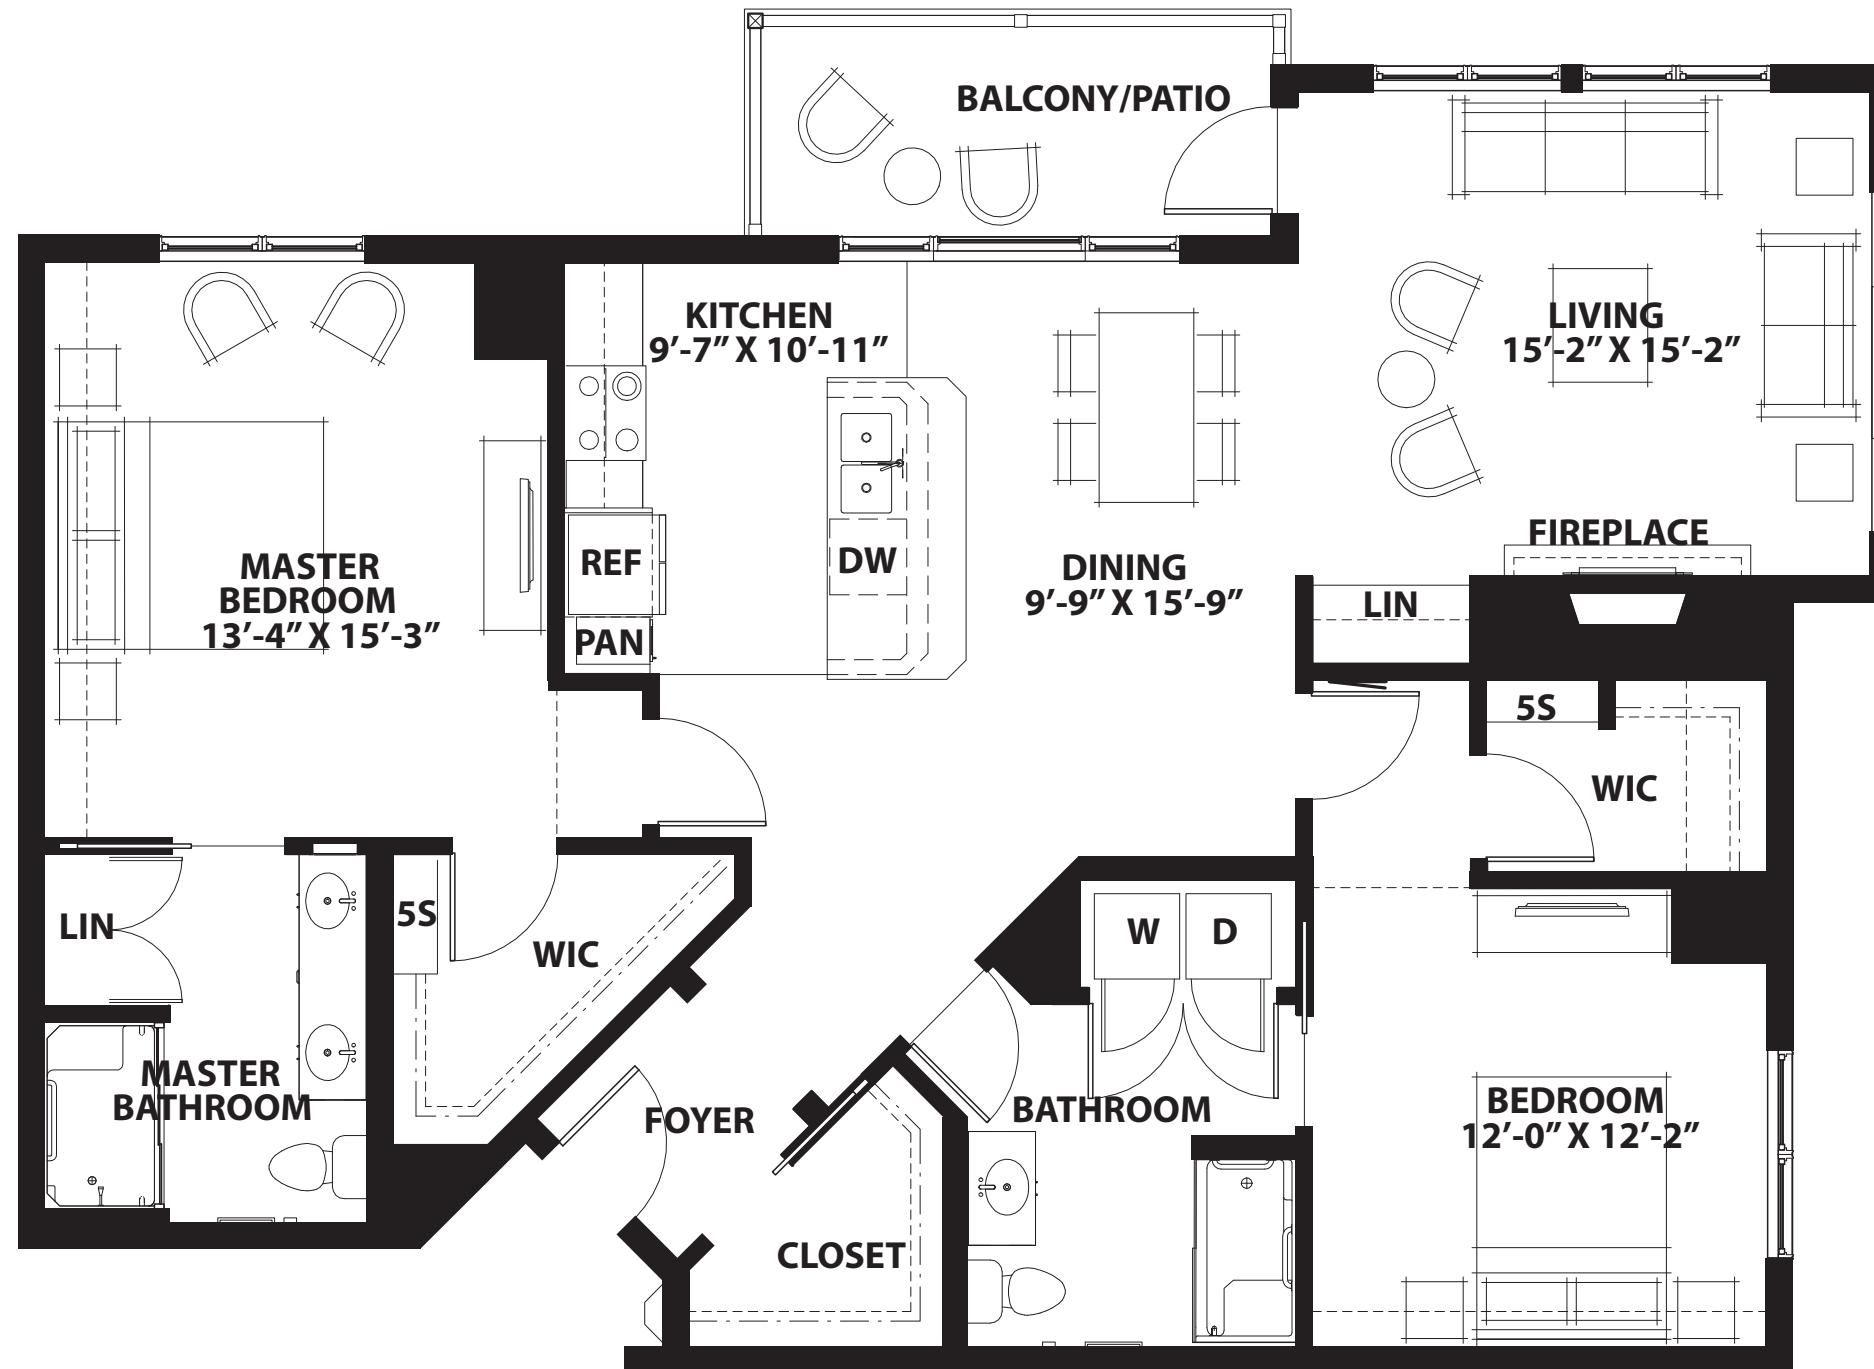

A MEMBER OF EMERALD COMMUNITIES

SHENANDOAH

Two Bedroom with Den Plus

1507 sq. ft.

*Details and dimensions may vary slightly

A MEMBER OF EMERALD COMMUNITIES

TRADITION

Cottage

1600 sq. ft. cottage

*Details and dimensions may vary slightly

A MEMBER OF EMERALD COMMUNITIES

KALAKALA

Two Bedroom Deluxe

A MEMBER OF EMERALD COMMUNITIES

1162 sq. ft.

*Details and dimensions may vary slightly

MAJESTIC

Two Bedroom (End Unit)

1362 sq. ft.

*Details and dimensions may vary slightly

A MEMBER OF EMERALD COMMUNITIES