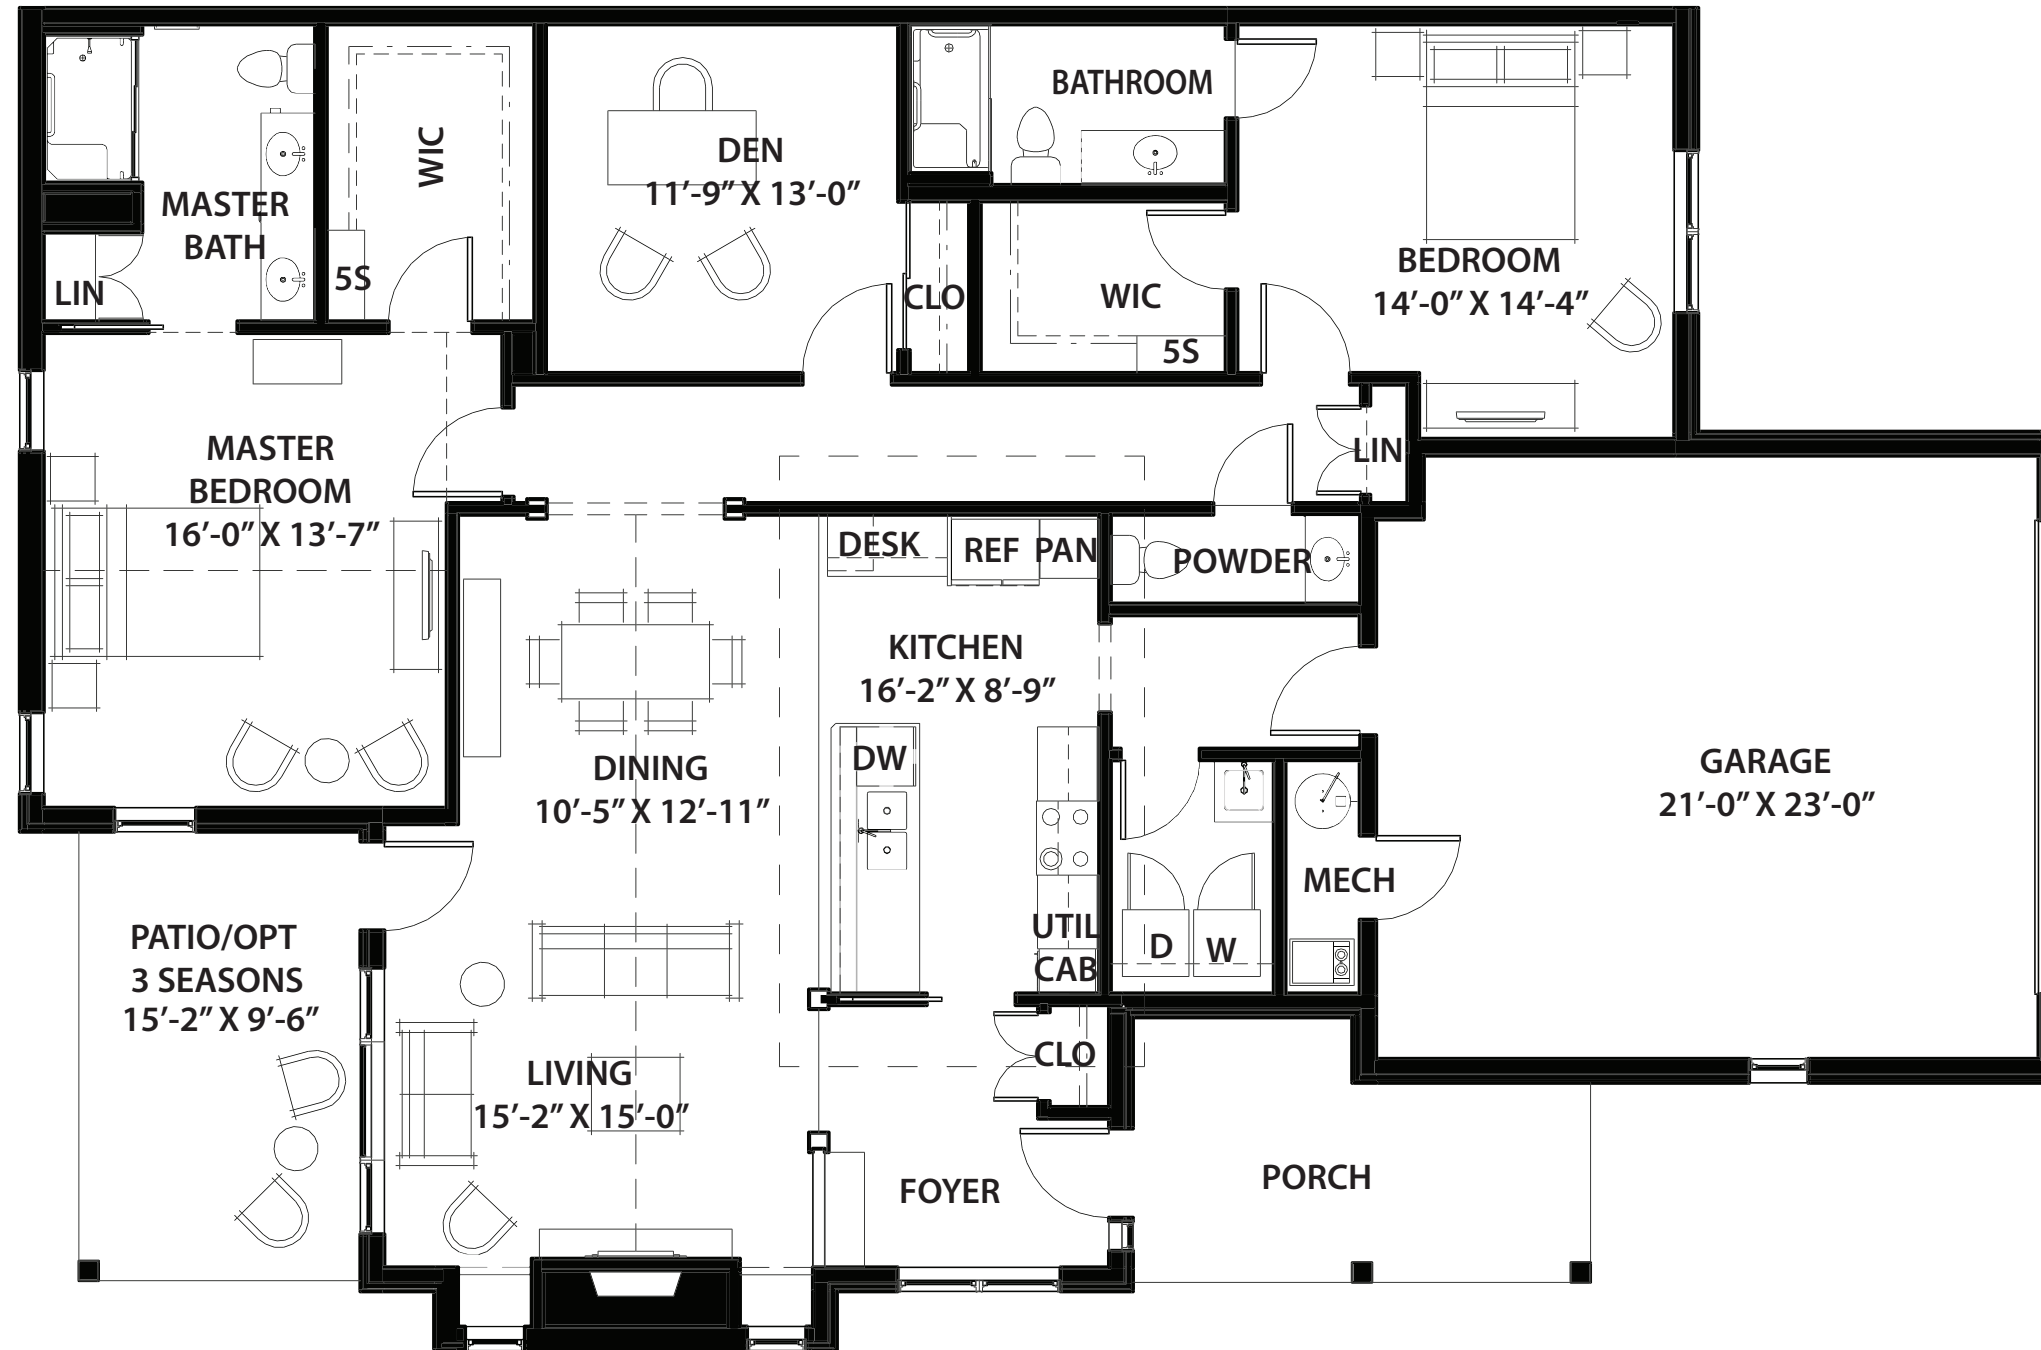

GIG HARBOR

A MEMBER OF EMERALD COMMUNITIES

GLORIANA

Two Bedroom

1043 sq. ft.

*Details and dimensions may vary slightly

HERON'S KEY

GIG HARBOR

A MEMBER OF EMERALD COMMUNITIES

CONSTITUTION

Two Bedroom with Den (End Unit)

1560 sq. ft.

*Details and dimensions may vary slightly

A MEMBER OF EMERALD COMMUNITIES

INDEPENDENCE

Cottage

1800 sq. ft. cottage

*Details and dimensions may vary slightly

A MEMBER OF EMERALD COMMUNITIES

LUCIA

Two Bedroom with Den

1247 sq. ft.

*Details and dimensions may vary slightly

A MEMBER OF EMERALD COMMUNITIES

*Details and dimensions may vary slightly

A MEMBER OF EMERALD COMMUNITIES

NAUTILUS

Two Bedroom with Den Plus

1369 sq. ft.

*Details and dimensions may vary slightly

A MEMBER OF EMERALD COMMUNITIES

PARAGON