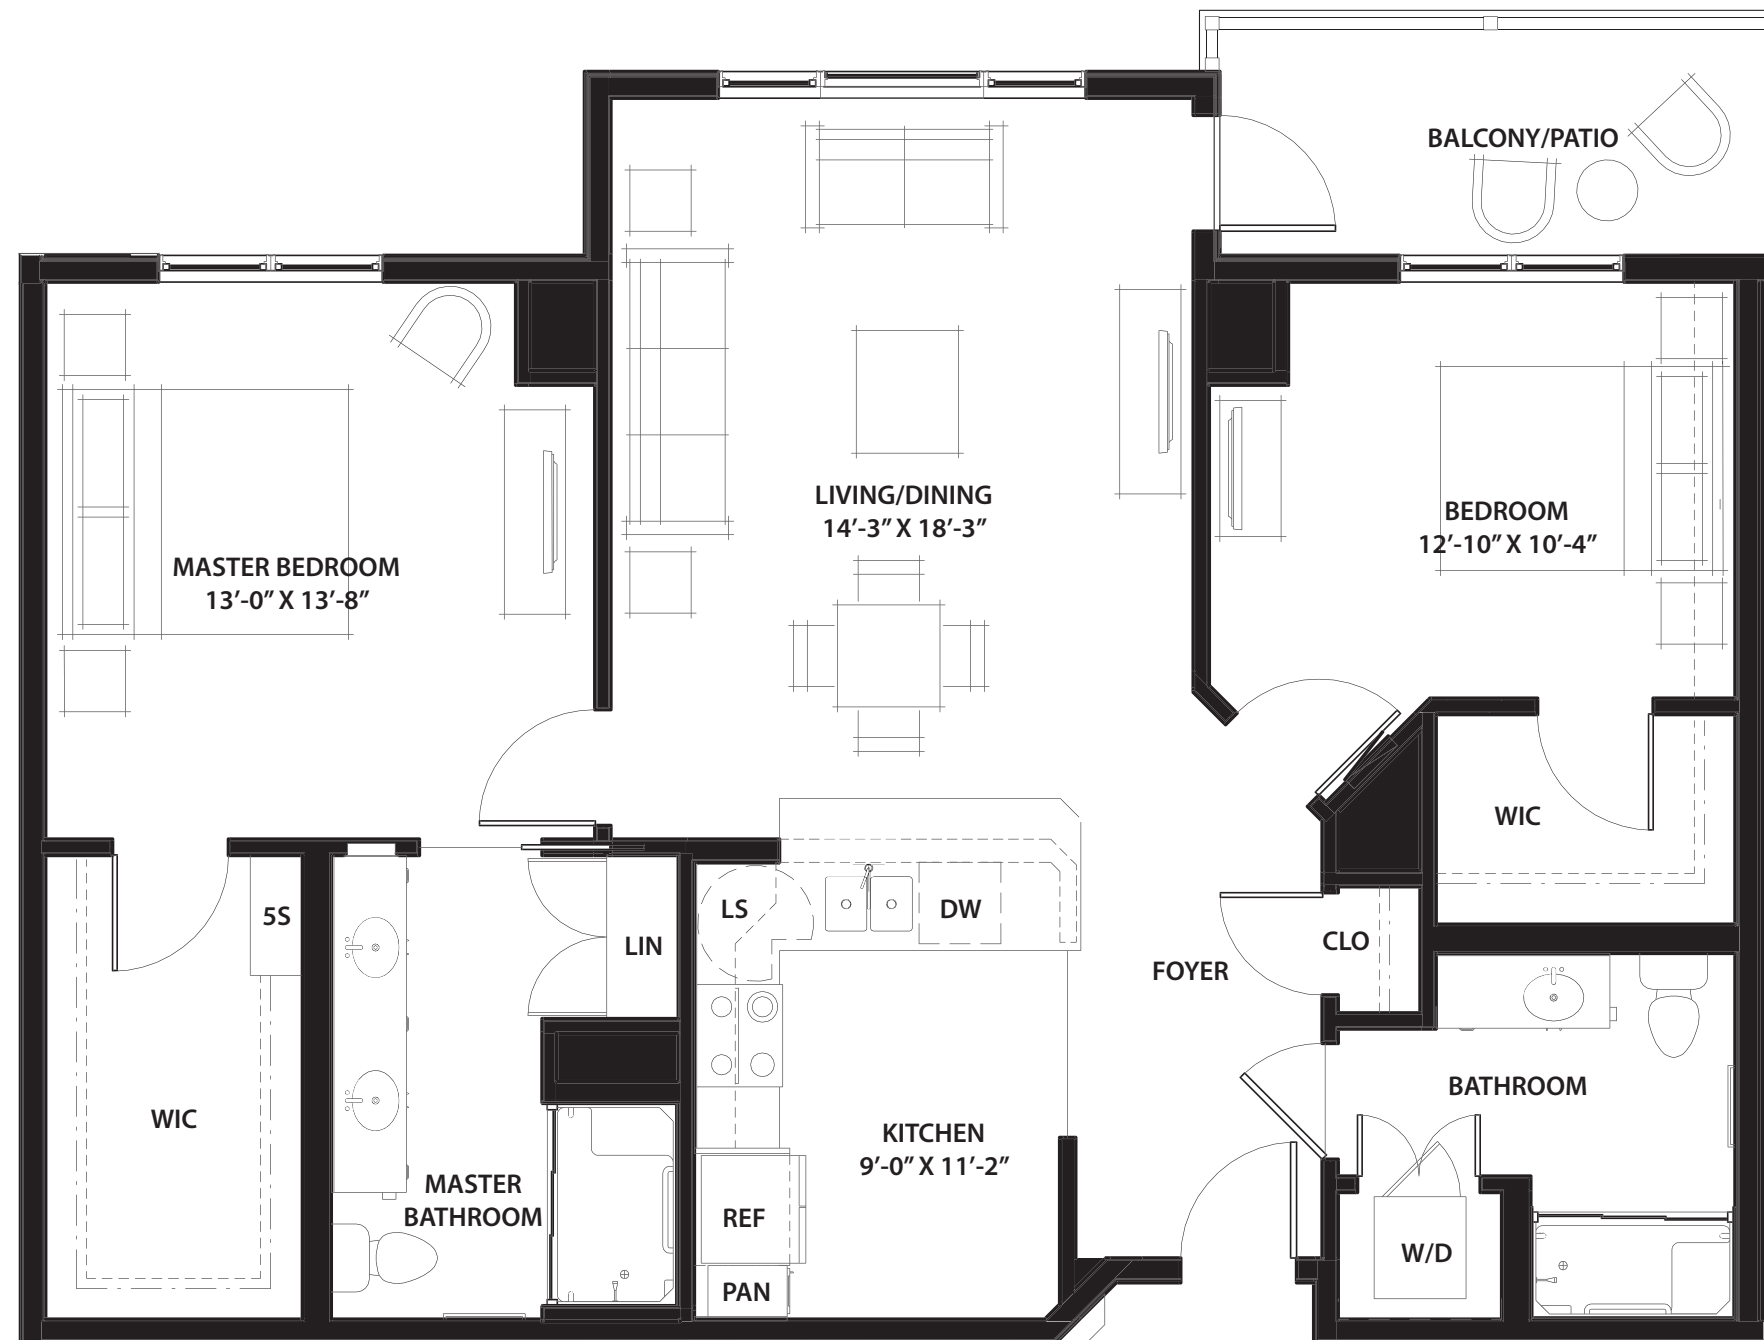

A MEMBER OF EMERALD COMMUNITIES

SHENANDOAH

Two Bedroom with Den Plus

1507 sq. ft.

*Details and dimensions may vary slightly

A MEMBER OF EMERALD COMMUNITIES

TRADITION

Cottage

1600 sq. ft. cottage

*Details and dimensions may vary slightly

A MEMBER OF EMERALD COMMUNITIES

KALAKALA

Two Bedroom Deluxe

A MEMBER OF EMERALD COMMUNITIES

1162 sq. ft.

*Details and dimensions may vary slightly

MAJESTIC

Two Bedroom (End Unit)

1362 sq. ft.

*Details and dimensions may vary slightly

A MEMBER OF EMERALD COMMUNITIES